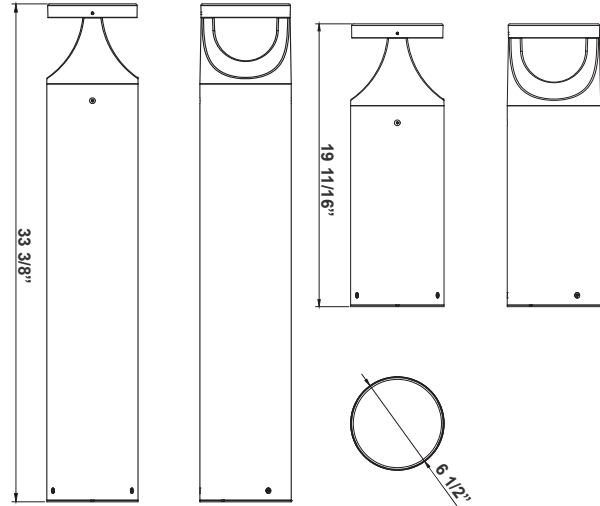

Type: _____

33 3/8" (H) x 6 1/2" (D)
19 11/16" (H) x 6 1/2" (D)

Bollards are designed for walkways, entrance ways, drives and other small-area lighting applications where low mounting heights are desirable

Area 75'x 65' Mounting Height: 4'

Other Views:

Head

BOL-G4-201-MCTP-BK
G4 BOLLARD HEAD MODEL 201

Shaft
Avail.in: 14" / 30"
(Sold Separately)

BOL-G4-SHAFT-14-BK
BOL-G4-SHAFT-30-BK

Anchor Bolts
& Mounting Plate
(Sold Separately)