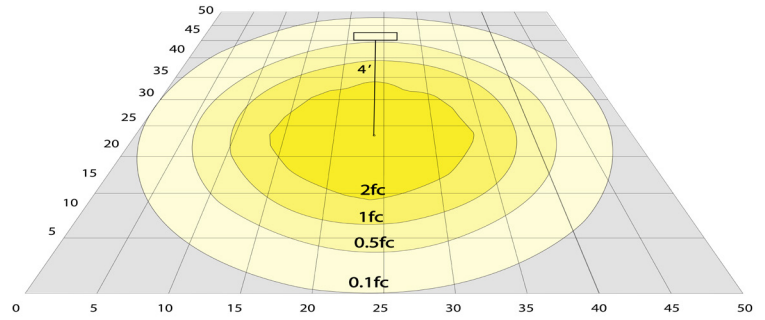

Photometrics: BOL-G4-201-MCTP

BUD Rating: B1-U3-G2

Area 75'x 65' Mounting Height: 4'